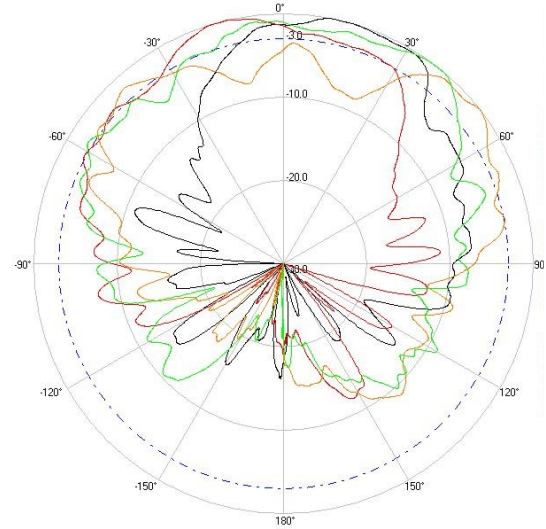

> Part Number: **ATS-OP-245-810-4RPTP-36**

> **2.45 GHZ**

> **5.5 GHZ**

H-Plane

H-Plane

V-Plane

V-Plane

Radiation Pattern Legend

Lead 1: Black Lead 2: Red Lead 3: Orange Lead 4: Green