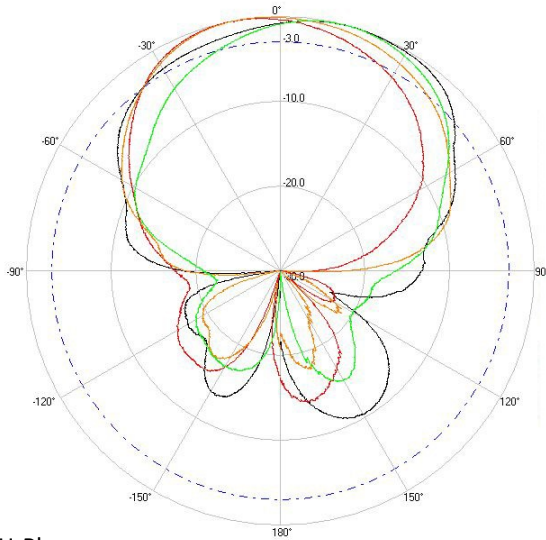

> Part Number: **ATS-OP-245-810-4RPTP-36**

> **2.45 GHZ**

> **5.5 GHZ**

H-Plane

H-Plane

V-Plane

V-Plane

Radiation Pattern Legend

Lead 1: Black Lead 2: Red Lead 3: Orange Lead 4: Green