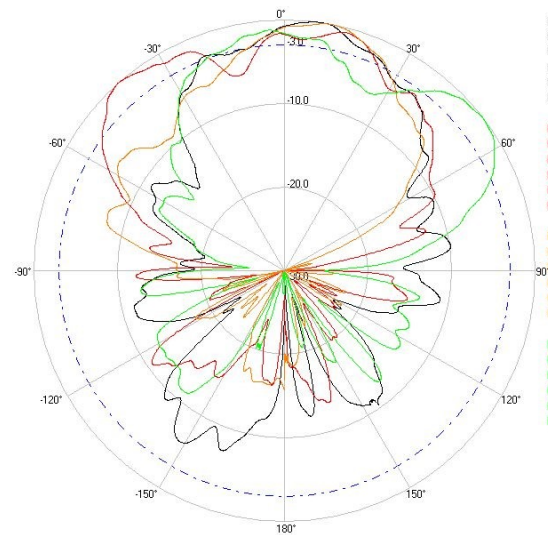

> Part Number: **ATS-OP-245-810-4RPTP-36**

> **2.45 GHZ**

> **5.5 GHZ**

H-Plane

H-Plane

V-Plane

V-Plane

Radiation Pattern Legend

Lead 1: Black Lead 2: Red Lead 3: Orange Lead 4: Green